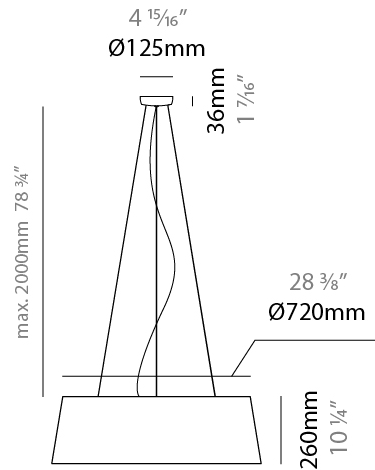

base number _____
Finish Options _____
Finish Options _____

1. To build a product code in our configurator select the specify button on the base model # product page
2. To build a manual product code on this datasheet choose from the options listed below in blue font and add the suffix to the base model #

GENERAL

Series: Drum _____
Brand: Ole _____
Division: Design _____
Mounting Type: Suspension _____
Mounting Location: Ceiling _____
Subcategory: Up/Down Light _____

PHYSICAL

Shape: Drum _____
Diameter (mm): 800 _____
Diameter (in): 31 1/2 _____
Height (mm): 260 _____
Height (in): 10 1/4 _____
Max. Overall Height (mm): 2260 _____
Max. Overall Height (in): 89 _____
Light Distribution: Direct / Indirect _____
Weight (kg): 4.6 _____
Weight (lbs): 10.12 _____
Fixture Finish: BEI / BLK / BLU / COG / DGN / GRY / MRN / MOC / MUS / OLV / SIL / STN / TER / WHI _____
Holder Finish: BLK _____
Fixture Material: Fabric Cord / Metal _____
Cable Details: 2000mm Cable _____
Upon Request: Other fabric cord colors available upon request (see downloadable finish chart) _____

ELECTRICAL

Number of Lamps: 4 _____
Lamp Type: LED Retrofit _____
Lamp Shape: A19 _____
Bulb Included: Bulb Not Included _____
Max. Wattage Per Lamp (W): 15 _____
Lamp Base: E26 _____
Input Voltage (V): 120 _____
Upon Request: 277Vac / GU24 _____

LED

OPTICAL

RATINGS AND CERTIFICATIONS

Certified By: Certified for North American Standards _____
IP rating: IP20 _____

Ø800mm 31 1/2"